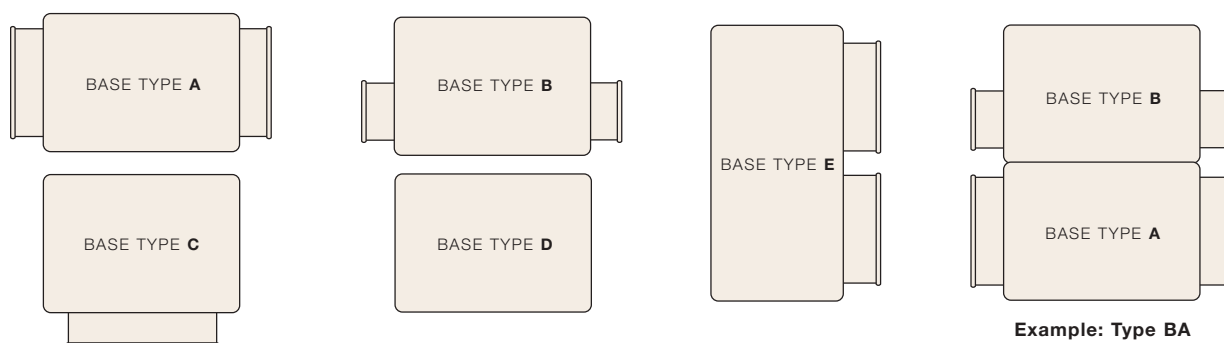

# The Sealy headboard collection

The headboard collection features three stylish designs which are available in the following widths: 75cm, 90cm, 105cm, 120cm, 135cm, 150cm and 180cm. Each headboard is available at additional cost in a choice of two fabric options, Suede (in Chocolate or Natural) or Bouclé (in Beige only).

## Multi drawer options

Multi-drawer options are available on Sealy Posture Pocket beds (see specification table). Because these models are produced as split bases i.e. two halves, any two of the following types A, B, C or D, shown below, can be combined to give a drawer option that suits your needs e.g. Type AA, Type DC, Type BC etc.