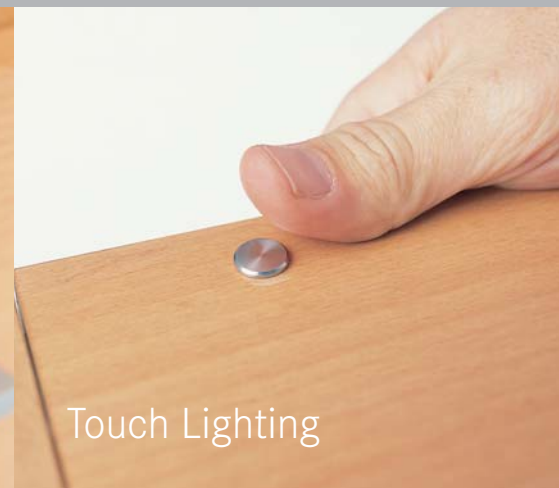

Touch Lighting