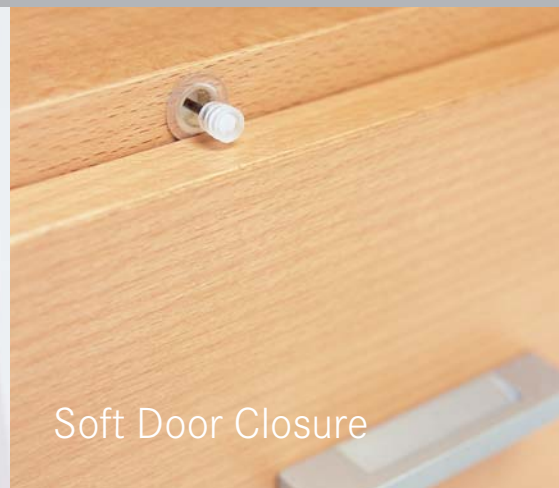

Soft Door Closure

Touch Lighting